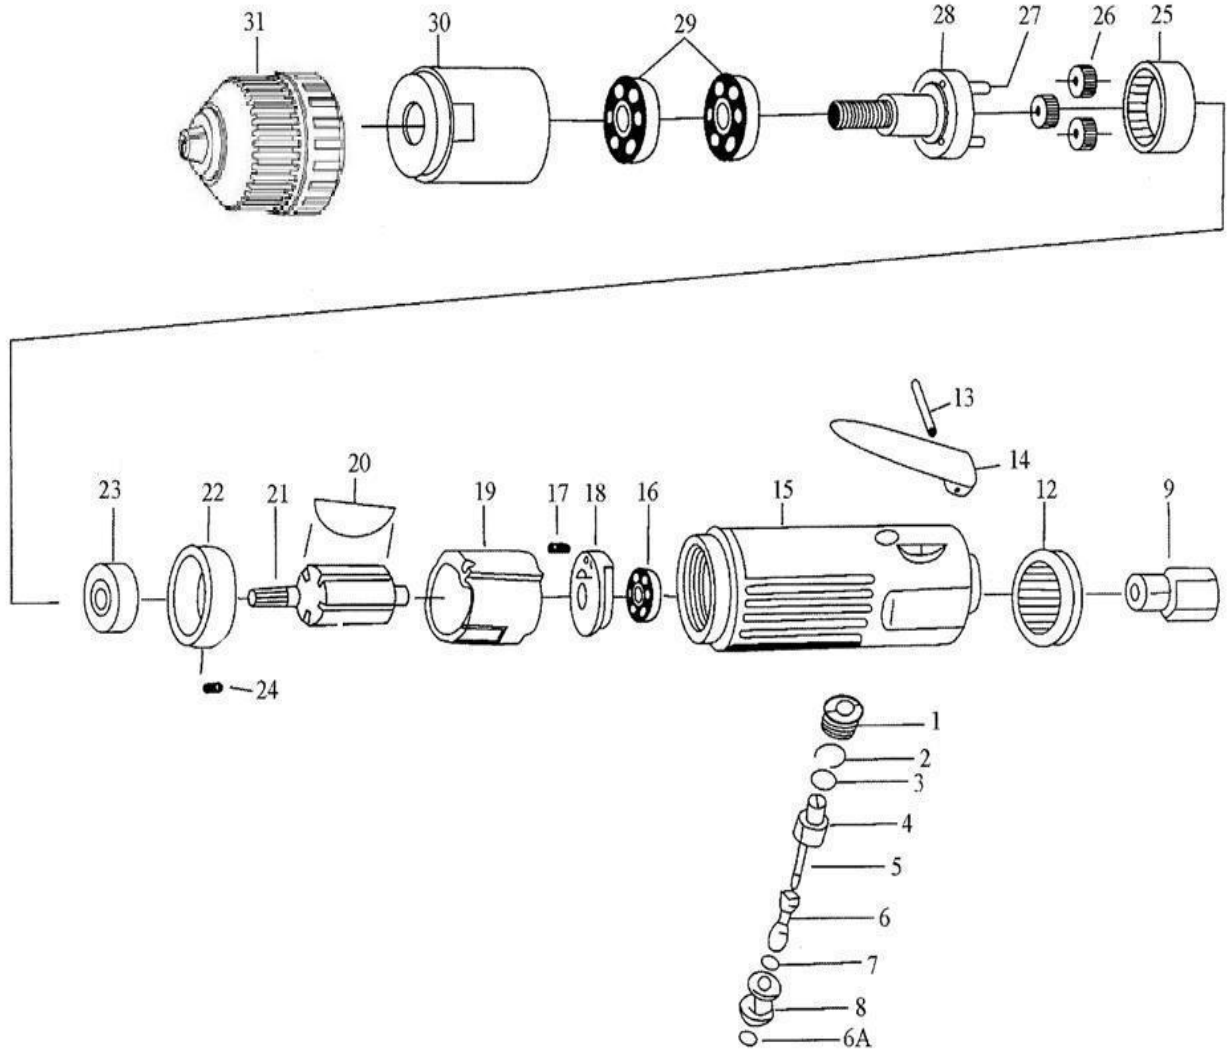

# OS-315SK **GAV** HAVALI MATKAP

No.	Parça Adı	Adet	Fiyat\$
1	Throttle Valve Plug	1	3.00
2	O-Ring	1	1.00
3	O-Ring	1	1.00
4	Air Regulator	1	3.00
5	Valve Spring	1	2.00
6	Valve Stem	1	3.00
6A	O-Ring	1	1.00
7	O-Ring	1	1.00
8	Valve Bushing	1	3.00
9	Air Inlet	1	4.00
12	Exhaust Deflector	1	3.00
13	Spring Pin	1	1.00
14	Throttle Lever	1	3.00
15	Housing	1	22.00
16	Ball Bearing	1	5.00

No.	Parça Adı	Adet	Fiyat\$
17	Spring Pin	2	1.00
18	Bear End Plate	1	5.00
19	Cylinder	1	7.00
20	Rotor Blade	4	1.20
21	Rotor	1	10.00
22	Front Plate	1	5.00
23	Ball Bearing	1	5.00
24	Spring Pin	1	1.00
25	Internal Gear	1	4.00
26	Planet Gear	3	3.00
27	Planet Pin	3	1.00
28	Planet Carrier	1	10.00
29	Ball Bearing	2	5.00
30	Gear Housing	1	8.00
31	Chuck(3/8")	1	12.00